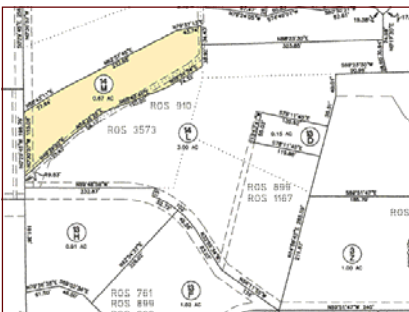

Wow! What a price! Gorgeous views from this unique hillside lot located conveniently in the center of Tonto Basin. All utilities including septic system are installed. 12' x 14' storage building, graveled circle drive. Perfect for RV use; just drive up and plug in. Lovely home site. West side of Hwy 188. Let us show you this .67 acre parcel today. Reduced to \$56,000 (RR14)