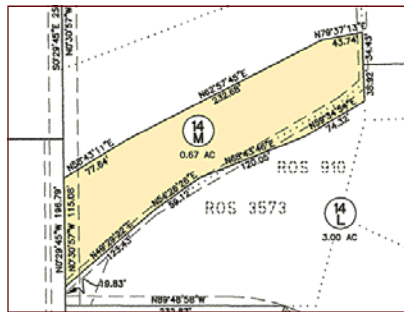

Wow! What a price! Gorgeous views from this unique hillside lot located conveniently in the center of Tonto Basin. All utilities including septic system are installed. 12' x 14' storage building, graveled circle drive. Perfect for RV use; just drive up and plug in. Lovely home site. West side of Hwy 188. Let us show you this .67 acre parcel today. Reduced to \$56,000 (RR14)