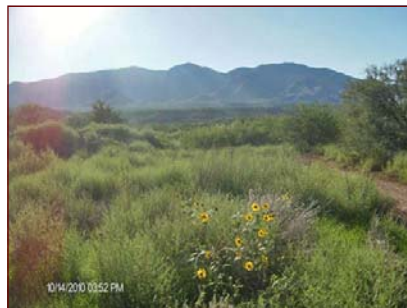

Scan bar code below with APP-enabled Smart Phone to visit web page for more photos and info

5.02 acres bordering Tonto National Forest (on north and east) and Tonto Creek, zoned GU. Great well site, APS available. Perfect for camping and room to roam, lots of trees. West side at end of Cactus Flats Road.