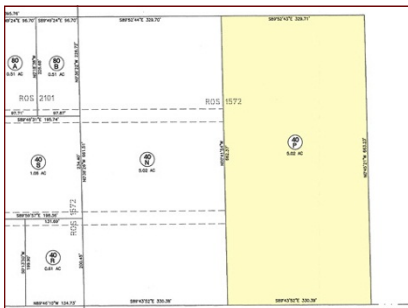

Scan bar code below with APP-enabled Smart Phone to visit web page for more photos and info

5.02 acres bordering Tonto National Forest (on north and east) and Tonto Creek, zoned GU. Great well site, APS available. Perfect for camping and room to roam, lots of trees. West side at end of Cactus Flats Road.