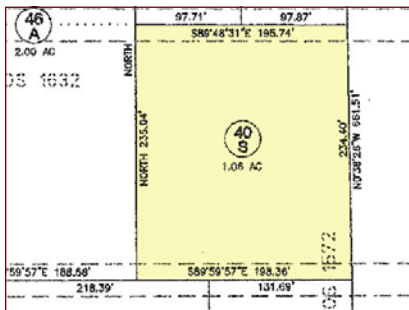

Scan bar code below with APP-enabled Smart Phone to visit web page for more photos and info

Great for RV use. Close to Roosevelt Lake and all conveniences. Level 1.06 acre parcel. Measures approximately 195' x 220'. Great location for well; garden soil. Easy access from Hwy 188 on Cactus Flats Rd. Priced right at \$55,000. (RR40S)